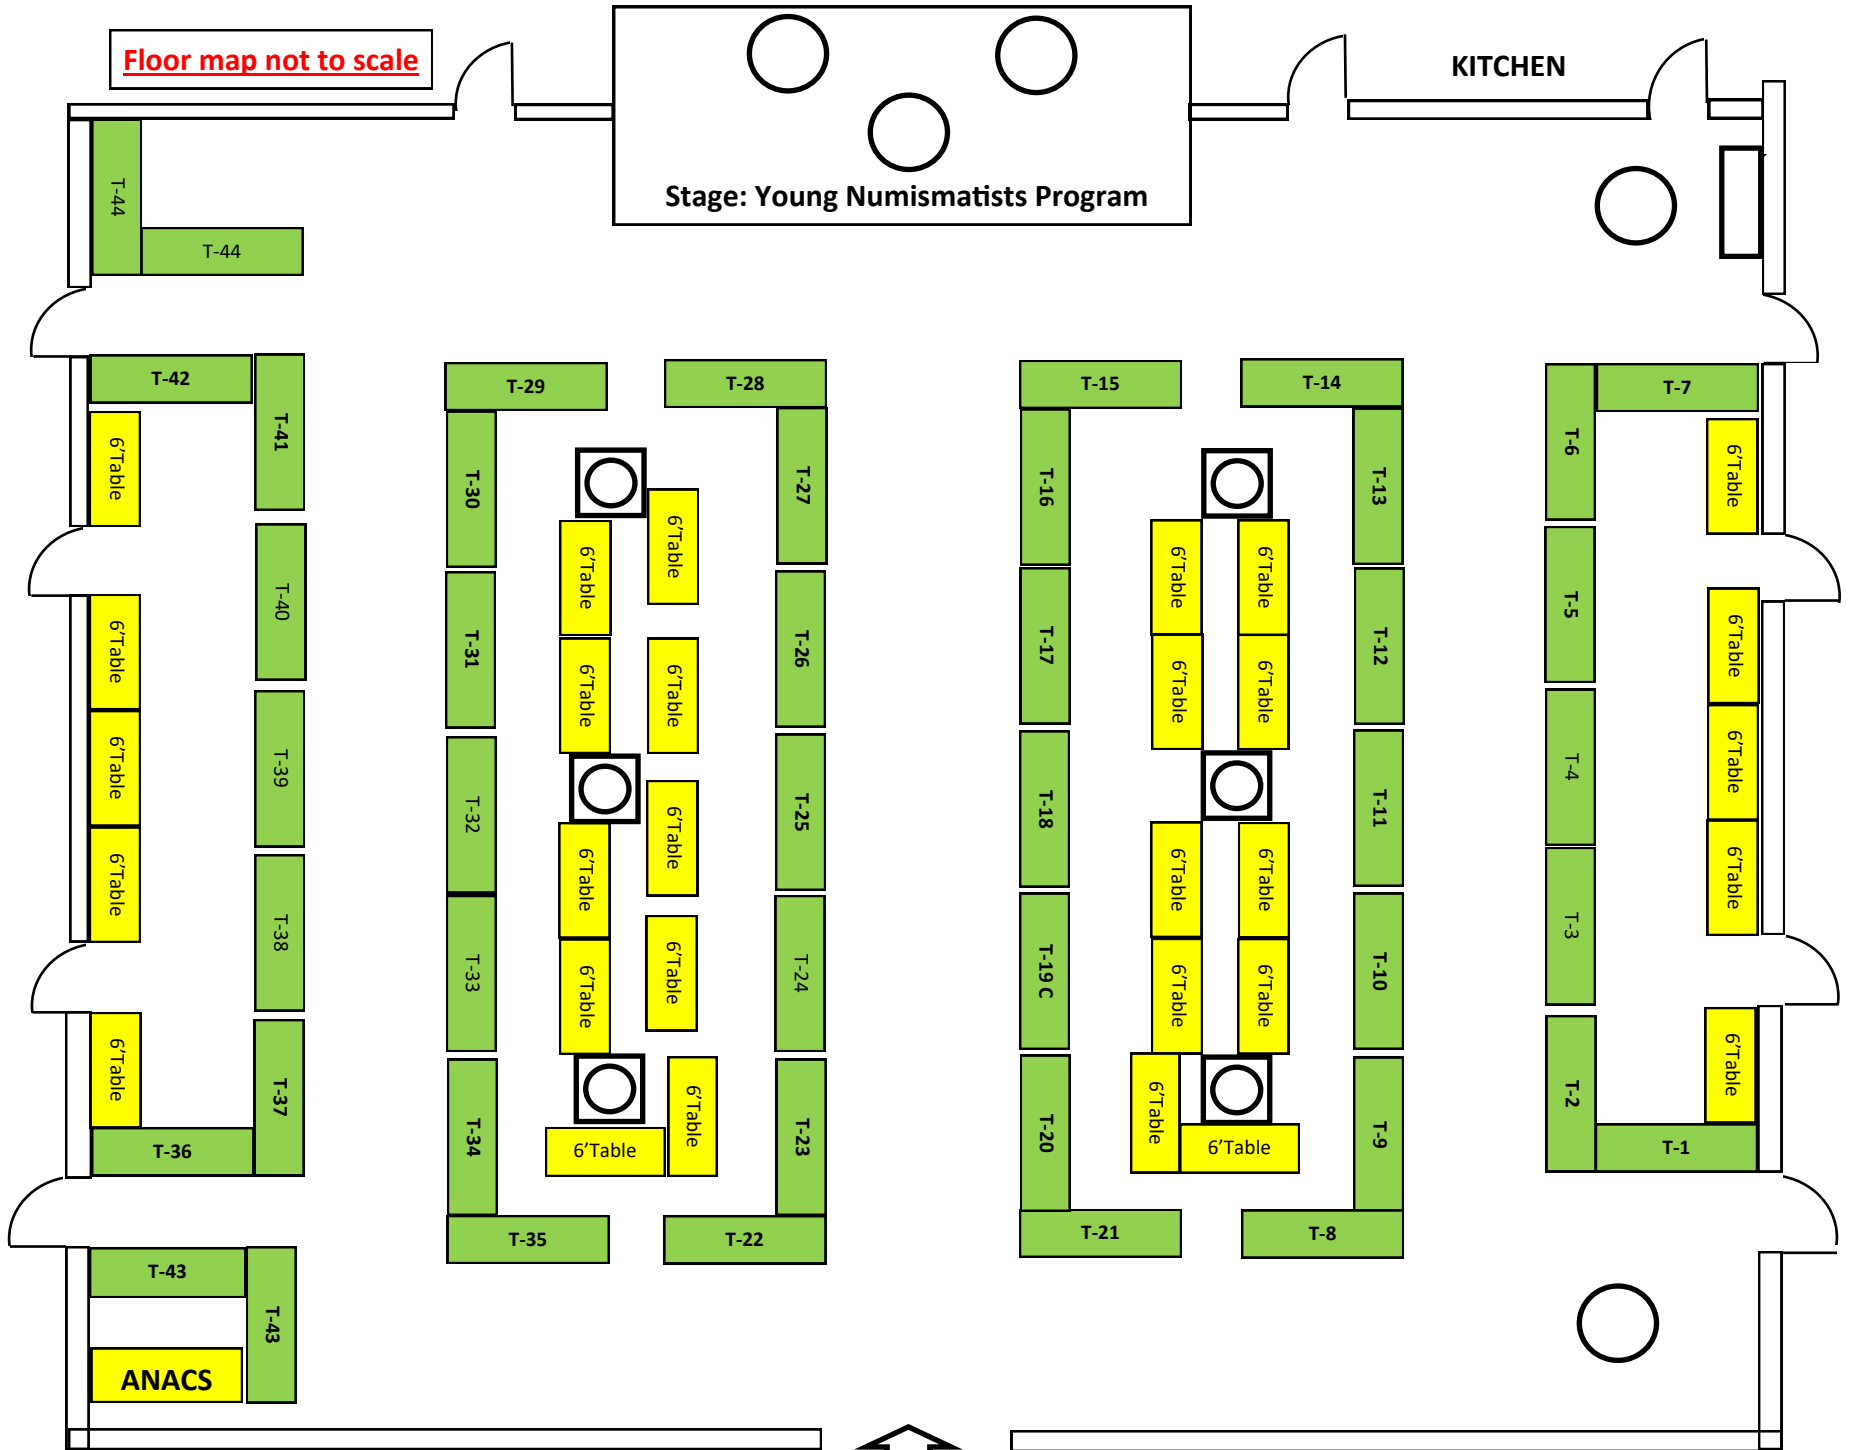

Floor map not to scale

KITCHEN

Stage: Young Numismatists Program

Cunnane Social Center

ENTRANCE

Available

Confirmed